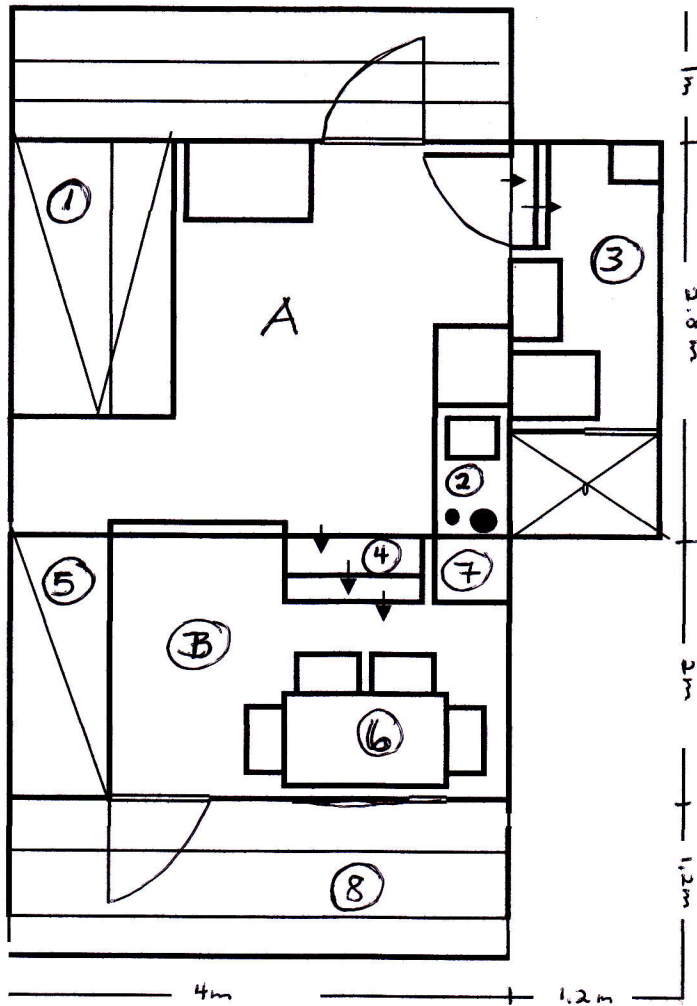

ONE-ROOM CABIN 25m²

- LEVEL A: 1) FAMILY BUNK-BED
 2) MINI-KITCHEN
 3) BATHROOM - 2 STEPS DOWN
 4) 3 STEPS BETWEEN LEVEL A AND LEVEL B

- LEVEL B: 5) SOFA BED, DOUBLE
 6) DINING AREA
 7) TV
 8) BALKONY W/VIEW OVER THE HARDANGERFJORD